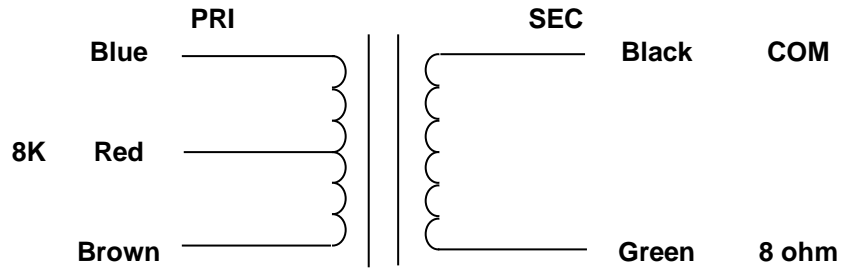

MERCURY MAGNETICS  
10050 Remmet Ave.  
Chatsworth, CA 91311

Phone 818-998-7791  
Fax 818-998-7835  
mercurymagnetics.com

**ToneClone WAT-SCOUT-O OUTPUT TRANSFORMER**

9/20/2002