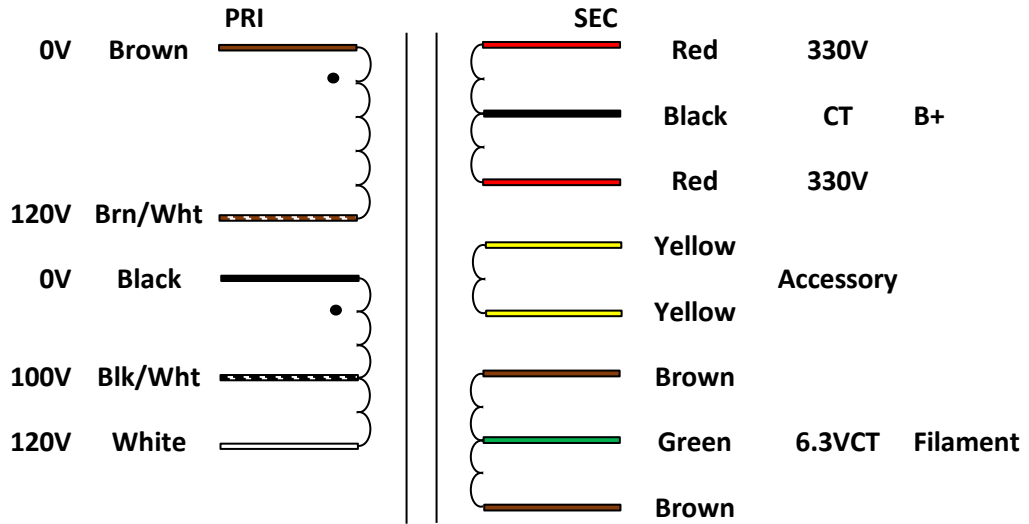

**APS VXO-TB35-P-U Power Transformer**

120V Primary Wiring	100V Primary Wiring	220V Primary Wiring	230/240V Primary Wiring
AC IN1: Brown + Black AC IN2: Brn/Wht + White FLOAT: Blk/Wht	AC IN1: Brown + Black AC IN2: Blk/Wht TIE AND FLOAT: Brn/Wht + White	AC IN1: Brown AC IN2: Blk/Wht TIE & FLOAT: Brn/Wht + Black FLOAT: White	AC IN1: Brown AC IN2: White TIE & FLOAT: Brn/Wht + Black FLOAT: Blk/Wht