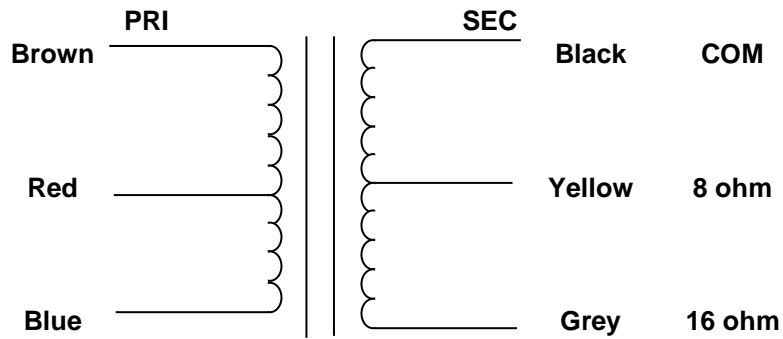

MERCURY MAGNETICS
10050 Remmet Ave.
Chatsworth, CA 91311

Phone 818-998-7791
Fax 818-998-7835
mercurymagnetics.com

ToneClone VXO-15A-L OUTPUT TRANSFORMER

4/25/2005