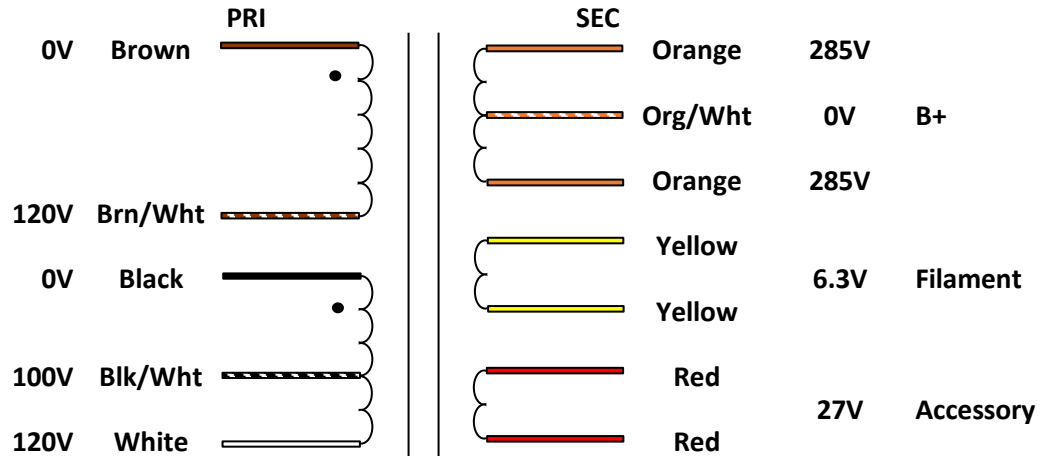

**APS VOX-AC30CC-P-E Power Transformer**

*Note: both primary windings must be used. Contact Mercury if you have any questions.*

120V Primary Wiring	100V Primary Wiring	220V Primary Wiring	230/240V Primary Wiring
AC IN1: Brown + Black AC IN2: Brn/Wht + White FLOAT: Blk/Wht	AC IN1: Brown + Black AC IN2: Blk/Wht TIE & FLOAT: Brn/Wht + White	AC IN1: Brown AC IN2: Blk/Wht TIE & FLOAT: Brn/Wht + Black FLOAT: White	AC IN1: Brown AC IN2: White TIE & FLOAT: Brn/Wht + Black FLOAT: Blk/Wht