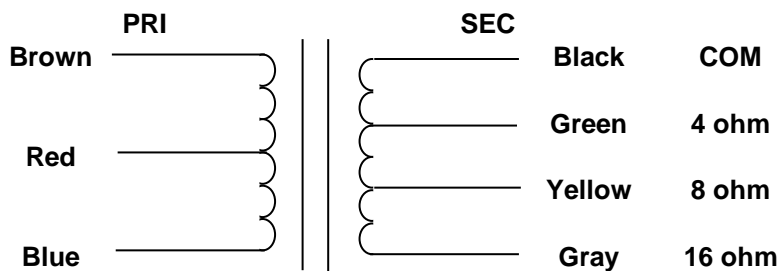

MERCURY MAGNETICS
10050 Remmet Ave.
Chatsworth, CA 91311

Phone 818-998-7791
Fax 818-998-7835
mercurymagnetics.com

ToneClone+ SSTT-OM OUTPUT TRANSFORMER

5/24/2010