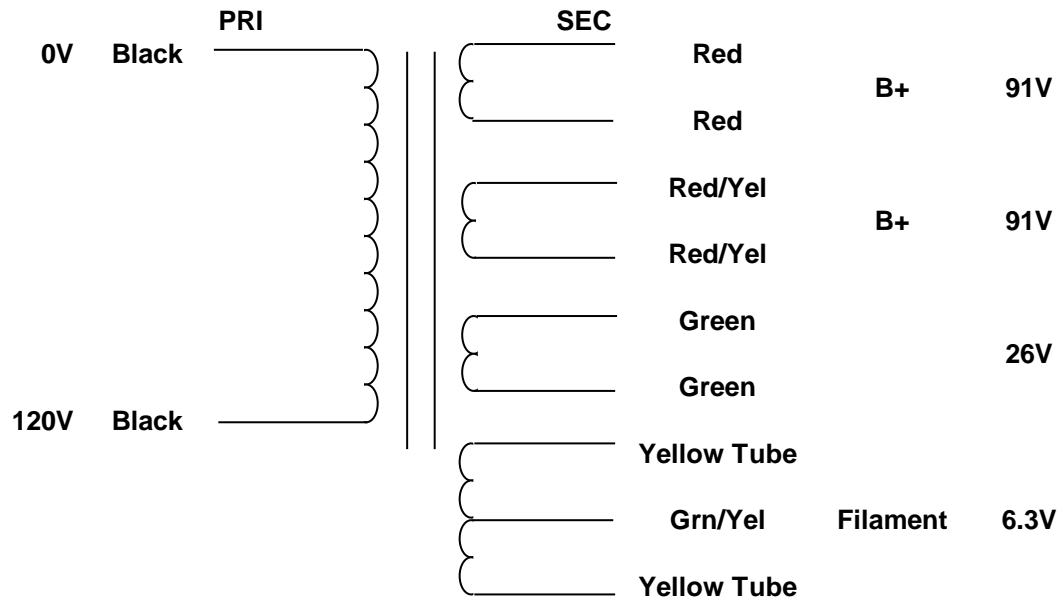

MERCURY MAGNETICS  
10050 Remmet Ave.  
Chatsworth, CA 91311

Phone 818-998-7791  
Fax 818-998-7835  
mercurymagnetics.com

**ToneClone SIL-1484-P POWER TRANSFORMER**

3/18/2006