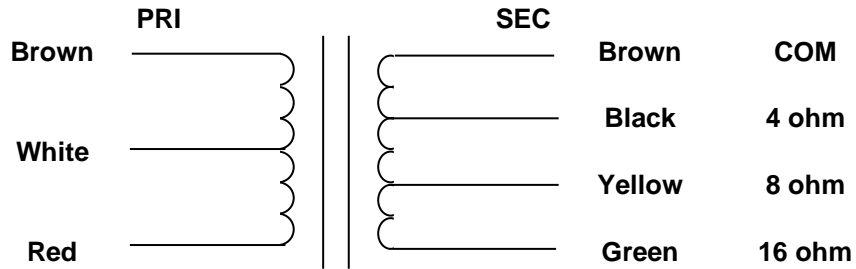

MERCURY MAGNETICS
10050 Remmet Ave.
Chatsworth, CA 91311

Phone 818-998-7791
Fax 818-998-7835
mercurymagnetics.com

APS RAND-RM100-O OUTPUT TRANSFORMER

PLEASE NOTE:

The red wire on the primary is NOT the center tap!

The WHITE wire is the center tap on this particular output

*If you wire this incorrectly you can possibly harm
your amp and it will not work properly.*

Please refer installation to a QUALIFIED tube amp tech.