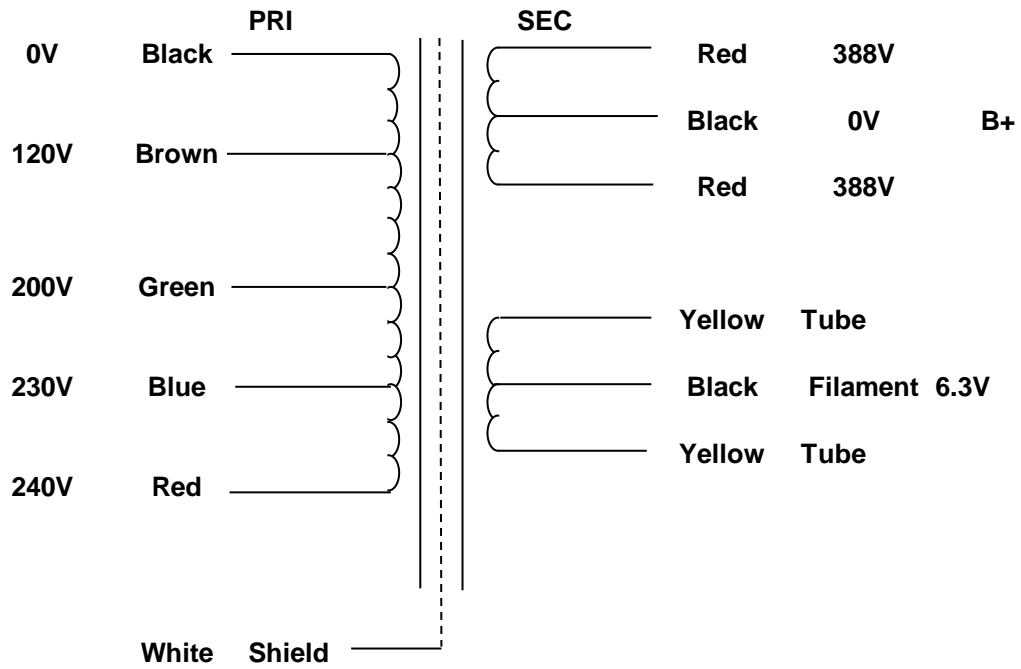

MERCURY MAGNETICS
10050 Remmet Ave.
Chatsworth, CA 91311

Phone 818-998-7791
Fax 818-998-7835
mercurymagnetics.com

PARTRIDGE-60-P POWER TRANSFORMER

10/15/2003