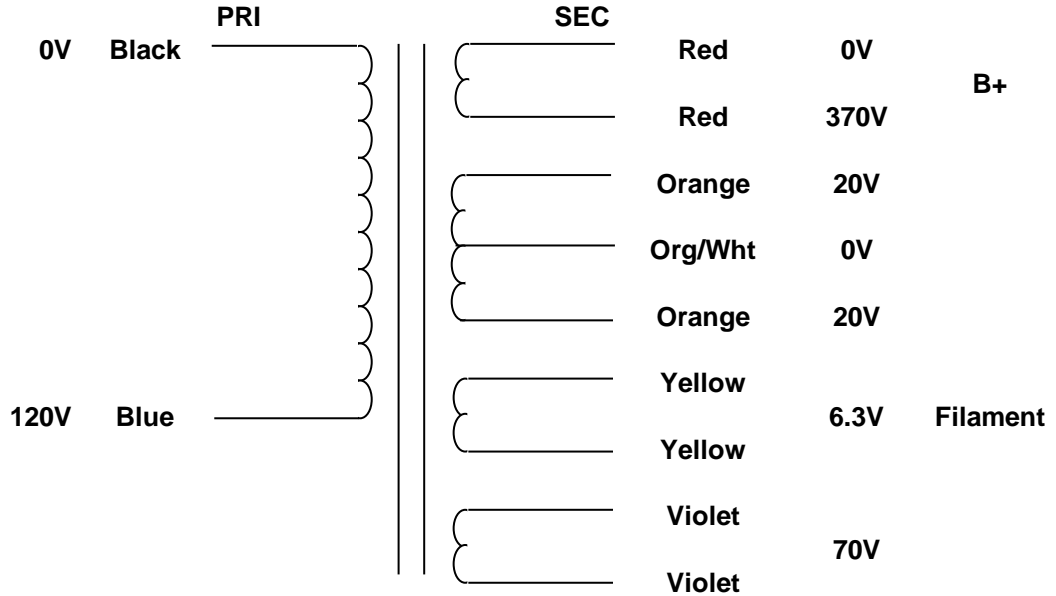

MERCURY MAGNETICS  
10050 Remmet Ave.  
Chatsworth, CA 91311

Phone 818-998-7791  
Fax 818-998-7835  
mercurymagnetics.com

**APS P5150-P POWER TRANSFORMER**

Vertical w/ Black end bells and long feet L brackets