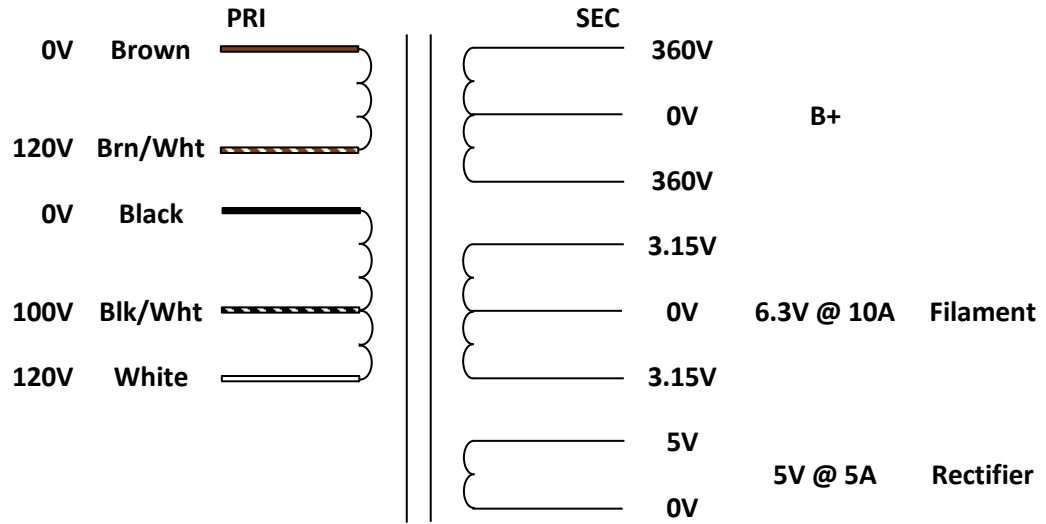

ToneClone P4550JT-G2M/U Power Transformer

Approximate B+ VDC @ 200 mA:
 Tube Rectifier: 387V
 SS Rectifier: 457V

120V Primary Wiring	100V Primary Wiring	220V Primary Wiring	230/240V Primary Wiring
AC IN1: Brown + Black AC IN2: Brn/Wht + White FLOAT: Blk/Wht	AC IN1: Brown + Black AC IN2: Blk/Wht TIE AND FLOAT: Brn/Wht + White	AC IN1: Brown AC IN2: Blk/Wht TIE & FLOAT: Brn/Wht + Black FLOAT: White	AC IN1: Brown AC IN2: White TIE & FLOAT: Brn/Wht + Black FLOAT: Blk/Wht