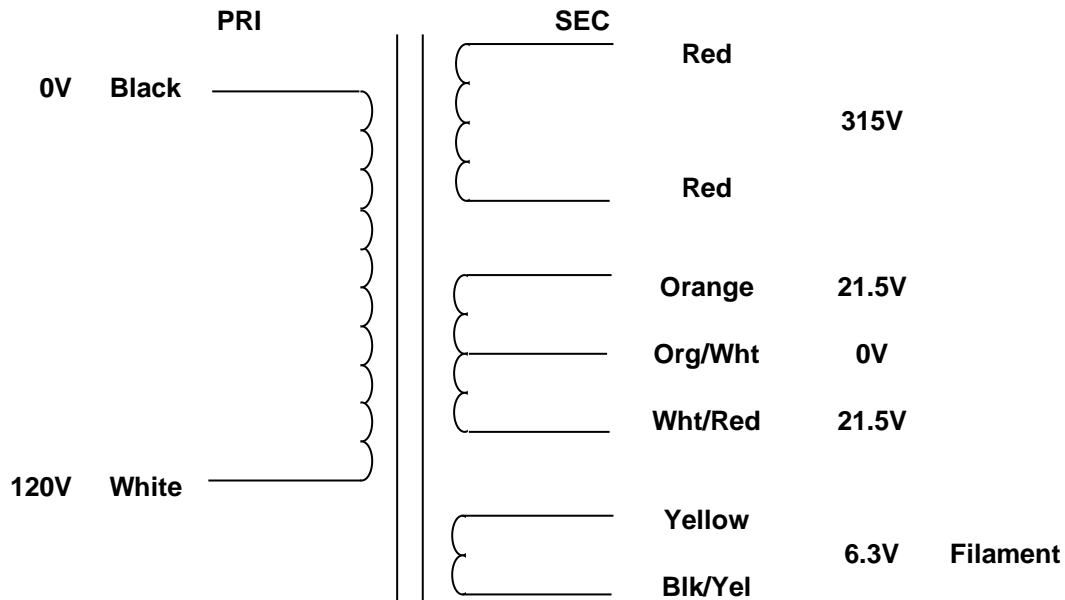

MERCURY MAGNETICS
10050 Remmet Ave.
Chatsworth, CA 91311

Phone 818-998-7791
Fax 818-998-7835
mercurymagnetics.com

APS P-CL50-P POWER TRANSFORMER

6/16/2005