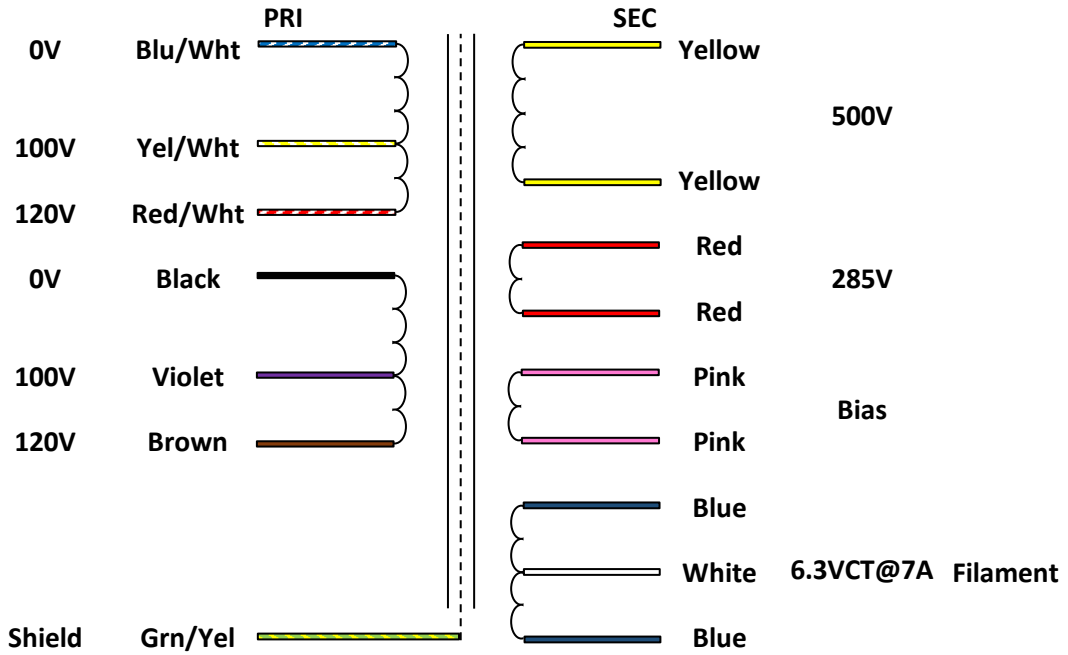

ToneClone ORP-200 Power Transformer

120V Primary Wiring	100V Primary Wiring	220V Primary Wiring	230/240V Primary Wiring
AC IN1: Blu/Wht + Black AC IN2: Red/Wht + Brown FLOAT: Yel/Wht, Violet	AC IN1: Blu/Wht + Black AC IN2: Yel/Wht + Violet TIE & FLOAT: Red/Wht + Brown	AC IN1: Blu/Wht AC IN2: Violet TIE & FLOAT: Red/Wht + Black FLOAT: Yel/Wht, Brown	AC IN1: Blu/Wht AC IN2: Brown TIE & FLOAT: Red/Wht + Black FLOAT: Yel/Wht, Violet