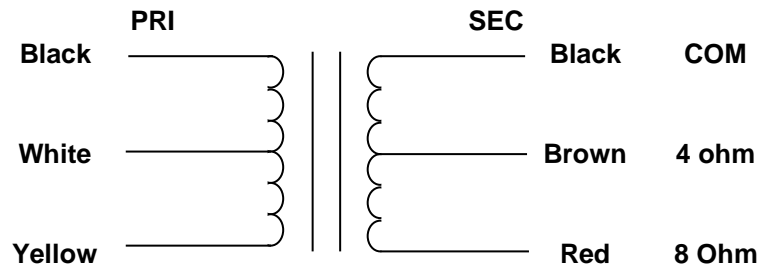

MERCURY MAGNETICS  
10050 Remmet Ave.  
Chatsworth, CA 91311

Phone 818-998-7791  
Fax 818-998-7835  
mercurymagnetics.com

**ToneClone+ ORO-200 OUTPUT TRANSFORMER**

11/21/2005