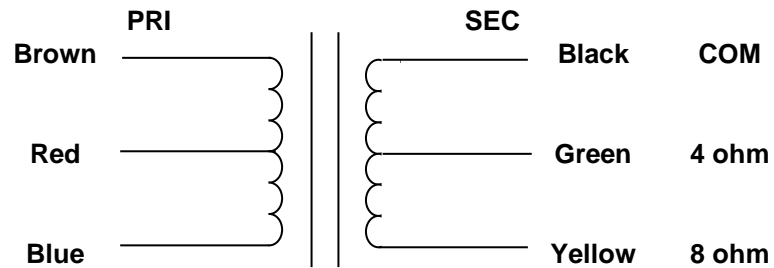

MERCURY MAGNETICS  
10050 Remmet Ave.  
Chatsworth, CA 91311

Phone 818-998-7791  
Fax 818-998-7835  
mercurymagnetics.com

**ToneClone MUSICM-65-O OUTPUT TRANSFORMER**

5/4/2004