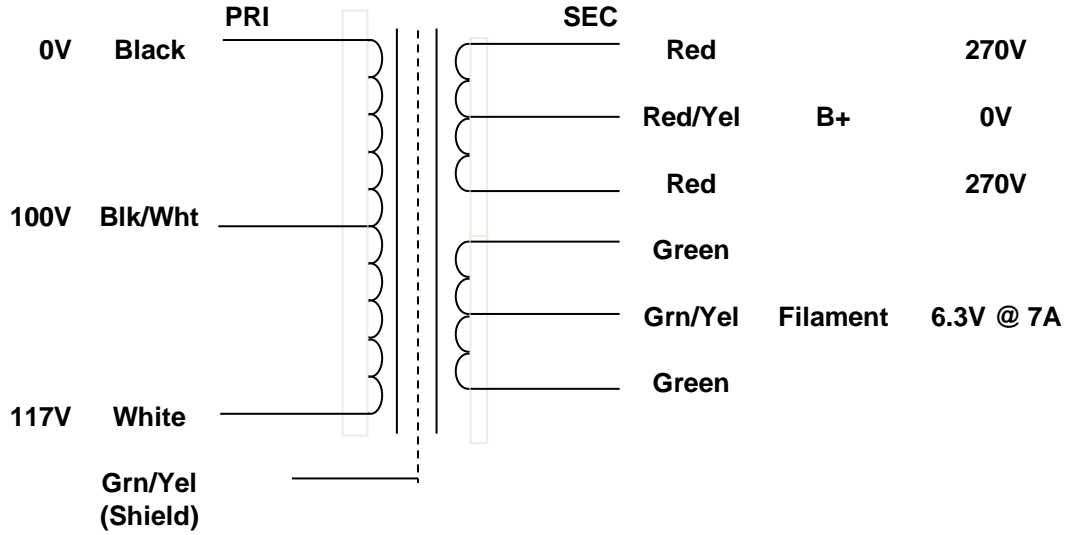

MERCURY MAGNETICS
10050 Remmet Ave.
Chatsworth, CA 91311

Phone 818-998-7791
Fax 818-998-7835
mercurymagnetics.com

ToneClone+ MMP-V30H-MM Power Transformer

3/2/2005