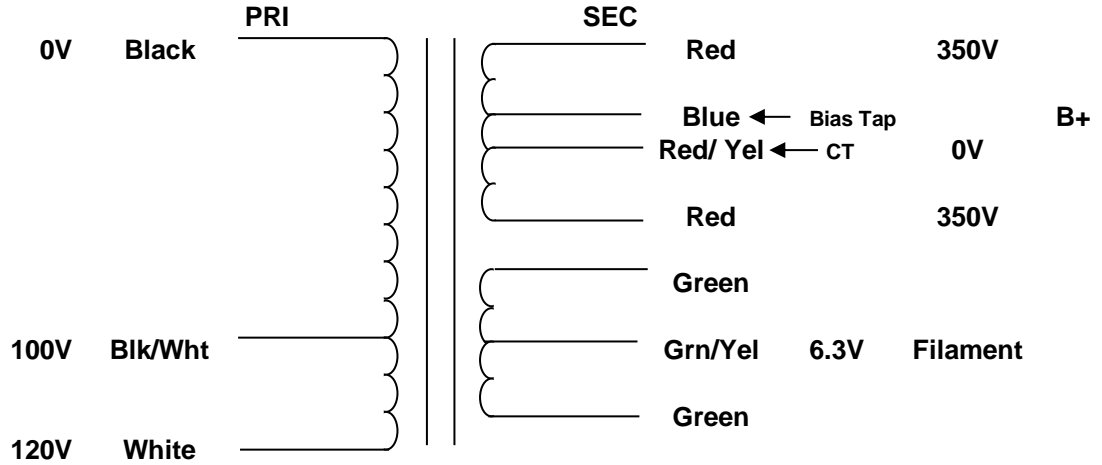

MERCURY MAGNETICS
10050 Remmet Ave.
Chatsworth, CA 91311

Phone 818-998-7791
Fax 818-998-7835
mercurymagnetics.com

APS MESA-NOMAD45-P POWER TRANSFORMER

5/12/2010