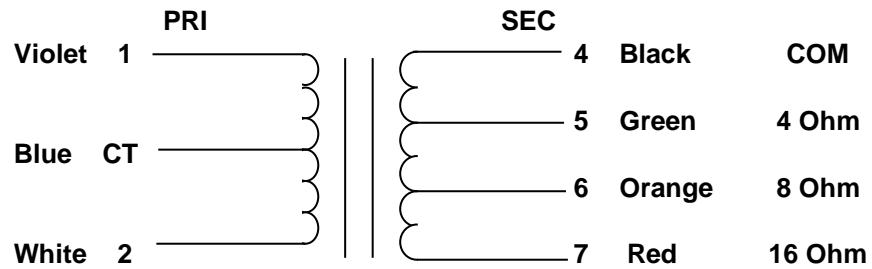

MERCURY MAGNETICS  
10050 Remmet Ave.  
Chatsworth, CA 91311

Phone 818-99-87791  
Fax 818-998-7835  
mercurymagnetics.com

**APS MAR-50-O Output Transformer**

*Color codes are as found on TSL/DSL amps  
Please check with qualified technician before wiring  
Color codes may vary with original manufacturer production*