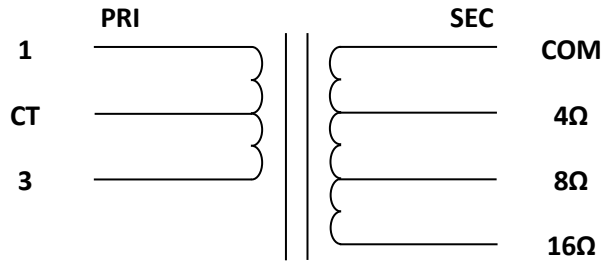

AXIOM MAR-JVM100-OS Output Transformer

**Please check with a qualified technician before wiring
Color codes may vary with original manufacturer production.**