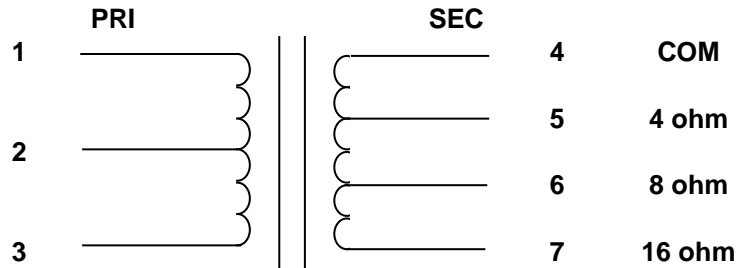

MERCURY MAGNETICS
10050 Remmet Ave.
Chatsworth, CA 91311

Phone 818-998-7791
Fax 818-998-7835
mercurymagnetics.com

AXIOM MAR-JVM100-O OUTPUT TRANSFORMER

5/28/2008