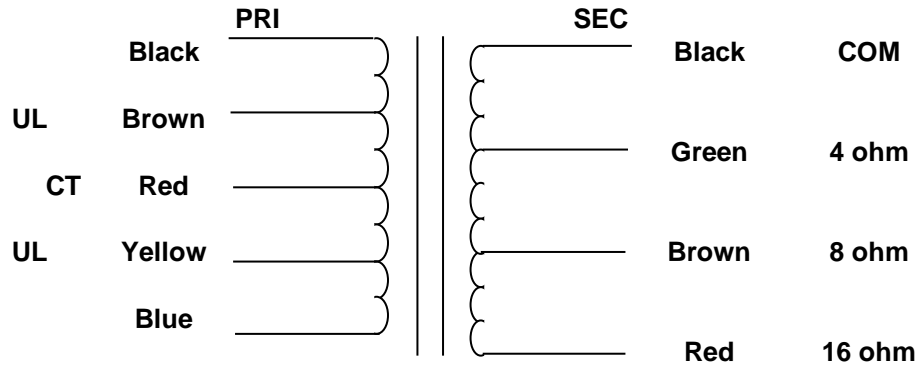

MERCURY MAGNETICS  
10050 Remmet Ave.  
Chatsworth, CA 91311

Phone 818-998-7791  
Fax 818-998-7835  
mercurymagnetics.com

**ToneClone MAG-150-O OUTPUT TRANSFORMER**

5/21/2002