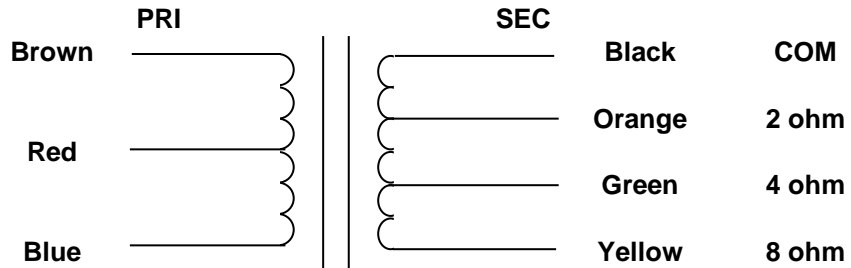

MERCURY MAGNETICS  
10050 Remmet Ave.  
Chatsworth, CA 91311

Phone 818-998-7791  
Fax 818-998-7835  
mercurymagnetics.com

**AXIOM M-88BASS-250-OM OUTPUT TRANSFORMER**

9/10/2010