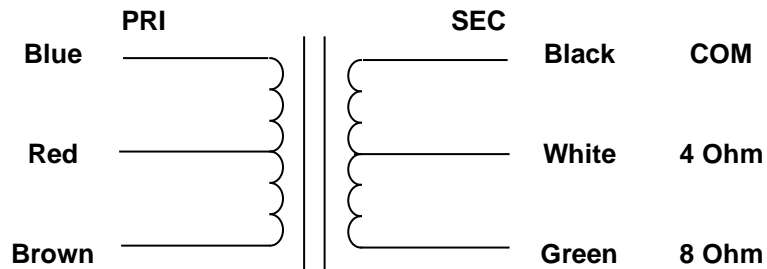

MERCURY MAGNETICS
10050 Remmet Ave.
Chatsworth, CA 91311

Phone 818-998-7791
Fax 818-998-7835
mercurymagnetics.com

ToneClone JIMK-O OUTPUT TRANSFORMER

11/5/2003