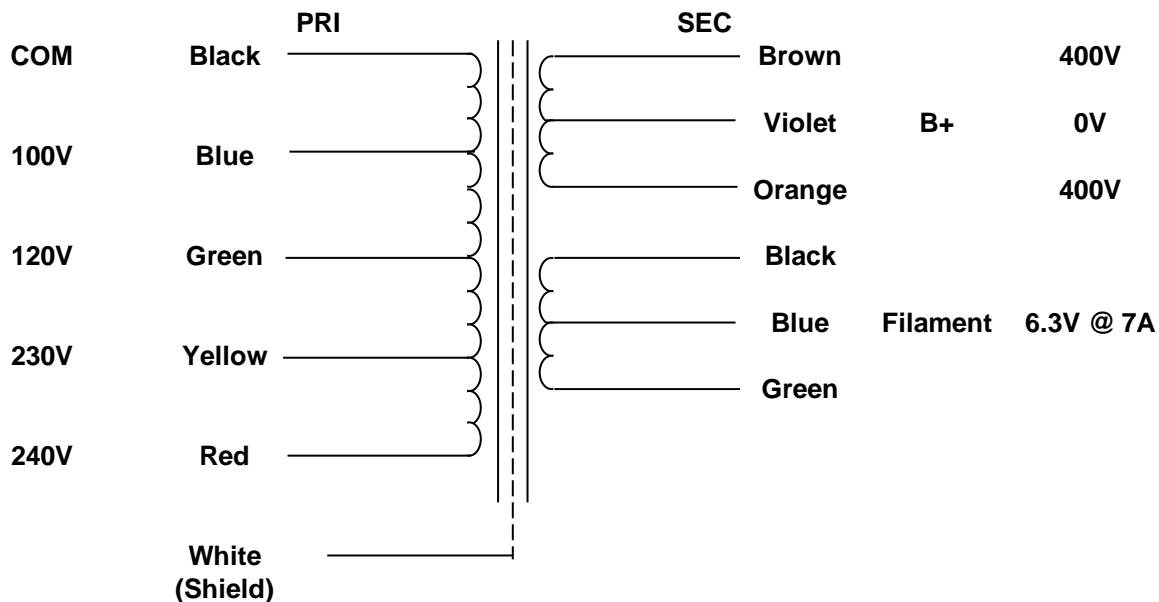

MERCURY MAGNETICS
10050 Remmet Ave.
Chatsworth, CA 91311

Phone 818-998-7791
Fax 818-998-7835
mercurymagnetics.com

ToneClone+ HI50-P POWER TRANSFORMER

9/12/2002