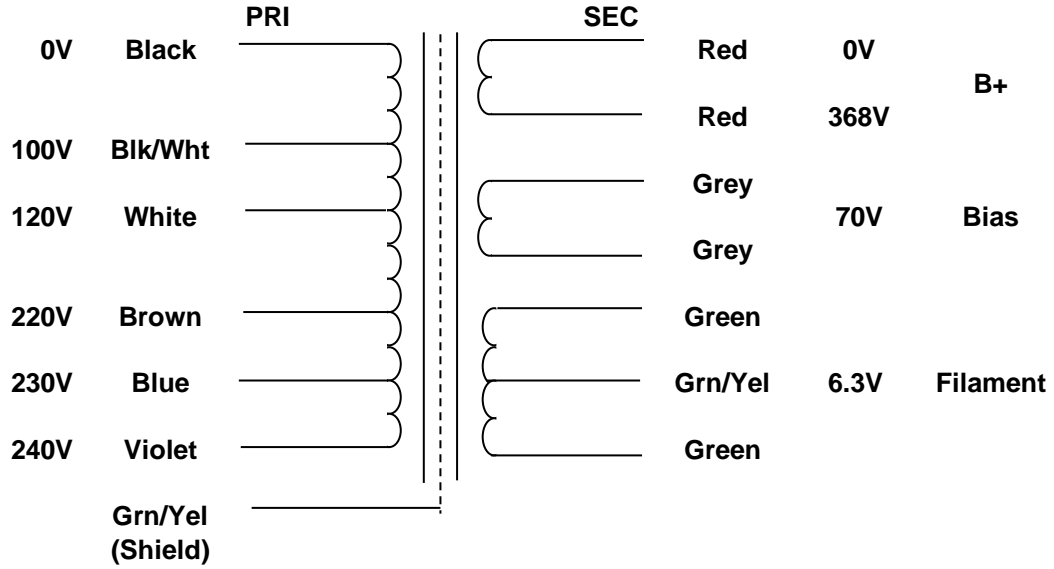

MERCURY MAGNETICS
 10050 Remmet Ave.
 Chatsworth, CA 91311

Phone 818-998-7791
 Fax 818-998-7835
 mercurymagnetics.com

Partridge HI100-P Power Transformer

12/9/2002