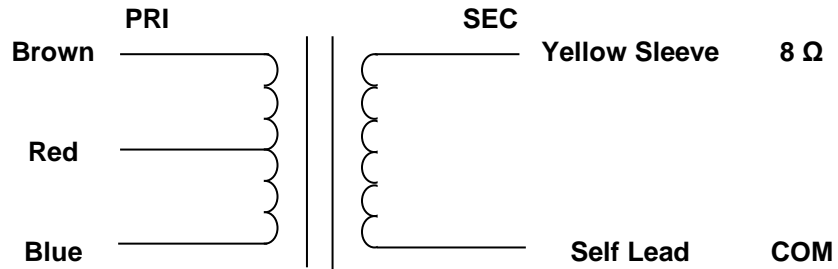

MERCURY MAGNETICS  
10050 Remmet Ave.  
Chatsworth, CA 91311

Phone 818-998-7791  
Fax 818-998-7835  
mercurymagnetics.com

**ToneClone FTWHARV-O OUTPUT TRANSFORMER**

9/29/2006