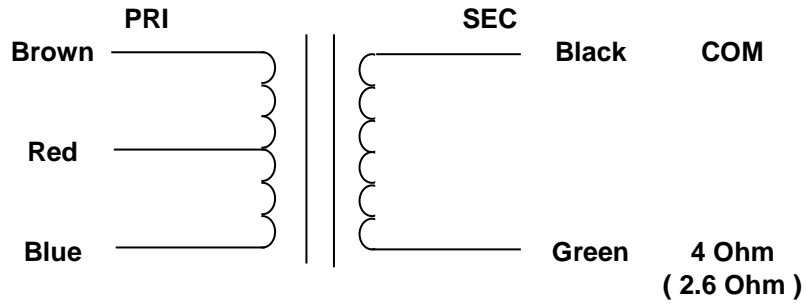

MERCURY MAGNETICS
10050 Remmet Ave.
Chatsworth, CA 91311

Phone 818-998-7791
Fax 818-998-7835
mercurymagnetics.com

ToneClone FTWBN-O OUTPUT TRANSFORMER

5/22/2002