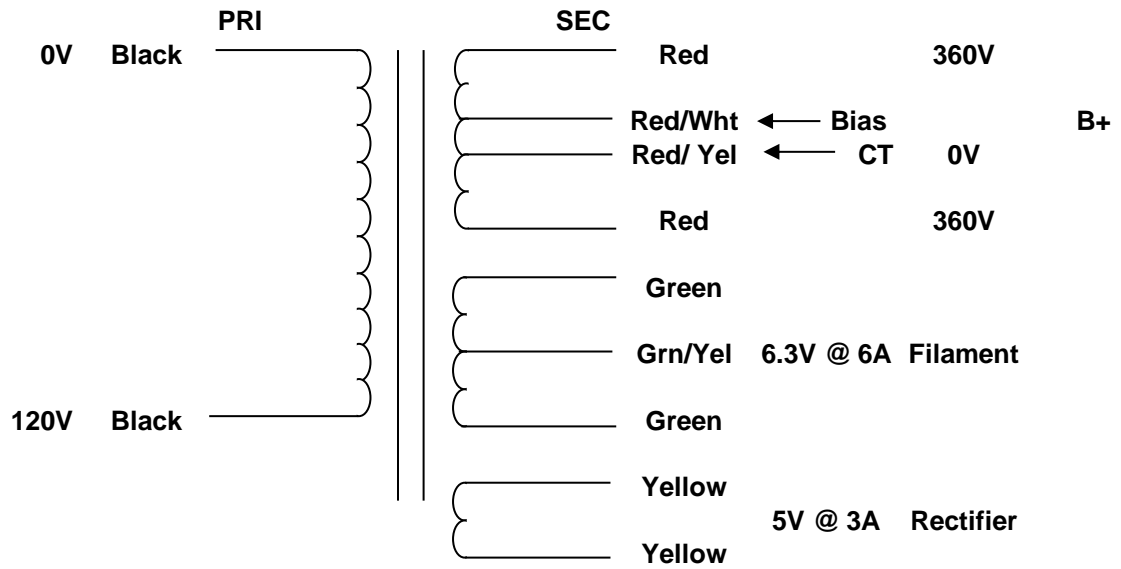

MERCURY MAGNETICS
10050 Remmet Ave.
Chatsworth, CA 91311

Phone 818-998-7791
Fax 818-998-7835
mercurymagnetics.com

ToneClone+ FTWB-PM Power Transformer

12/5/2007