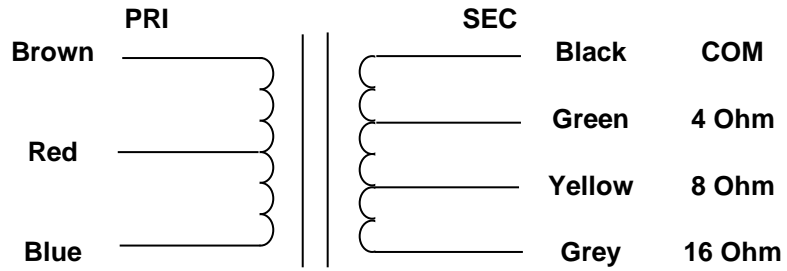

MERCURY MAGNETICS
10050 Remmet Ave.
Chatsworth, CA 91311

Phone 818-998-7791
Fax 818-998-7835
mercurymagnetics.com

ToneClone+ FTHPT-OMA Output Transformer

2/12/2003