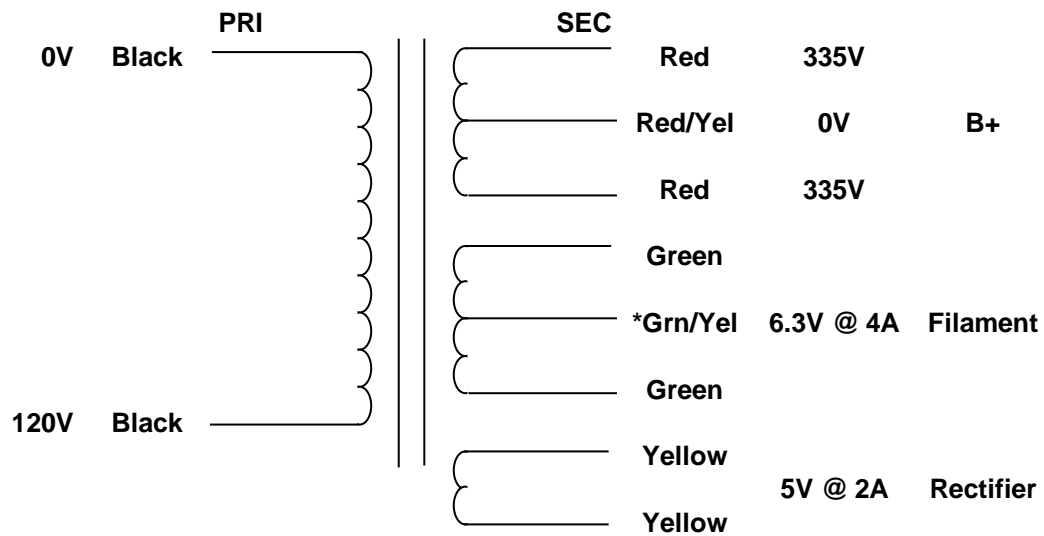

MERCURY MAGNETICS  
10050 Remmet Ave.  
Chatsworth, CA 91311

Phone 818-998-7791  
Fax 818-998-7835  
mercurymagnetics.com

**ToneClone+ FTDP-MM Power Transformer**

*\*IF CENTER TAP IS NOT SHOWN ON YOUR SCHEMATIC DIAGRAM, DO NOT USE! CUT OR FLOAT THE CT.*

*DO NOT GROUND GREEN AND GRN/YEL WIRE!*

*IF YOU HAVE ANY QUESTIONS, PLEASE CONTACT MERCURY*

3/15/2005