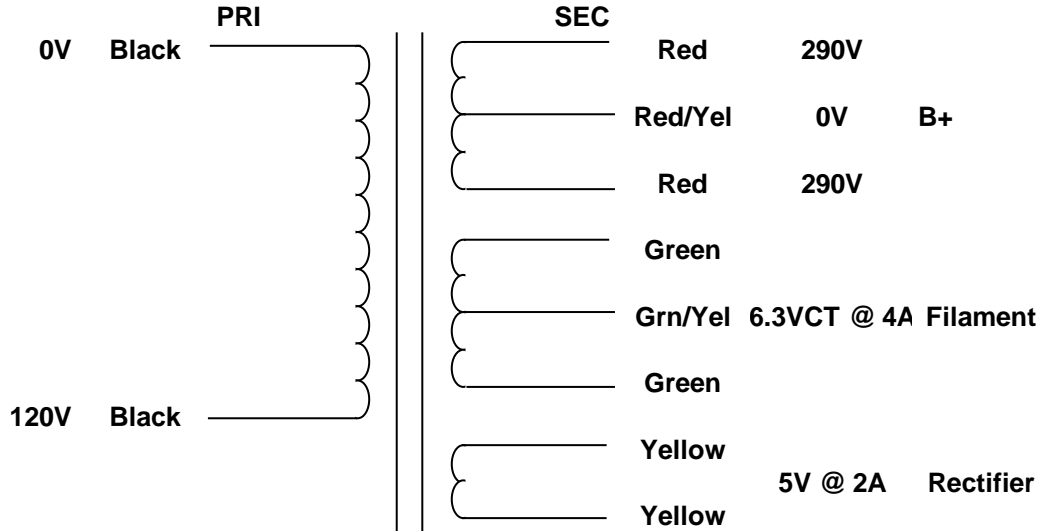

MERCURY MAGNETICS
10050 Remmet Ave.
Chatsworth, CA 91311

Phone 818-998-7791
Fax 818-998-7835
mercurymagnetics.com

ToneClone+ FTDP-M Power Transformer

IF CENTER TAP IS NOT SHOWN ON YOUR SCHEMATIC DIAGRAM, DO NOT USE! CUT OR FLOAT THE CT.

DO NOT GROUND GREEN AND GRN/YEL WIRE!

IF YOU HAVE ANY QUESTIONS, PLEASE CONTACT MERCURY