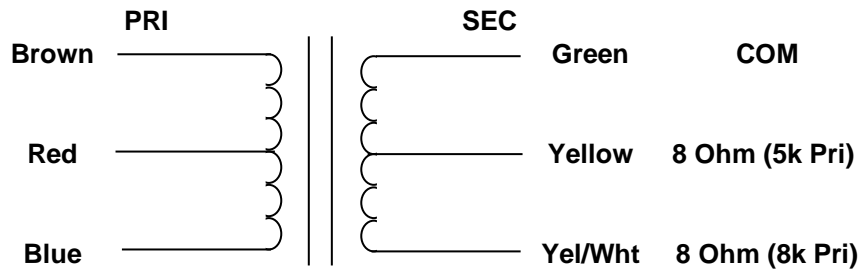

MERCURY MAGNETICS
10050 Remmet Ave.
Chatsworth, CA 91311

Phone 818-998-7791
Fax 818-998-7835
mercurymagnetics.com

AXIOM FTDO-59M Output Transformer

8/19/2003