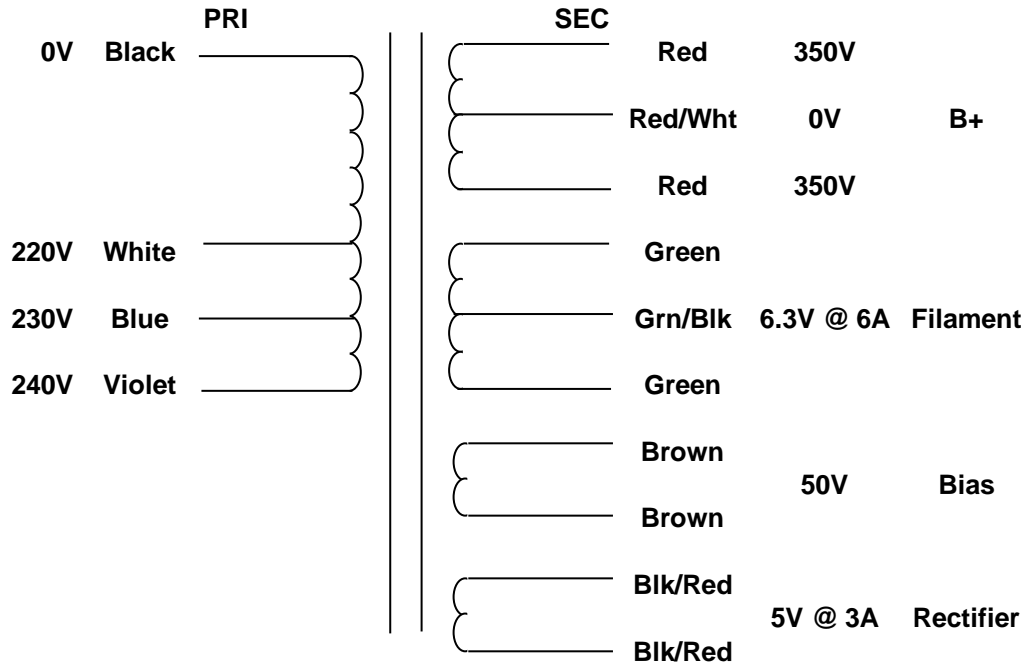

MERCURY MAGNETICS
10050 Remmet Ave.
Chatsworth, CA 91311

Phone 818-998-7791
Fax 818-998-7835
mercurymagnetics.com

ToneClone+ FTBP-59M-240 Power Transformer

11/26/2003