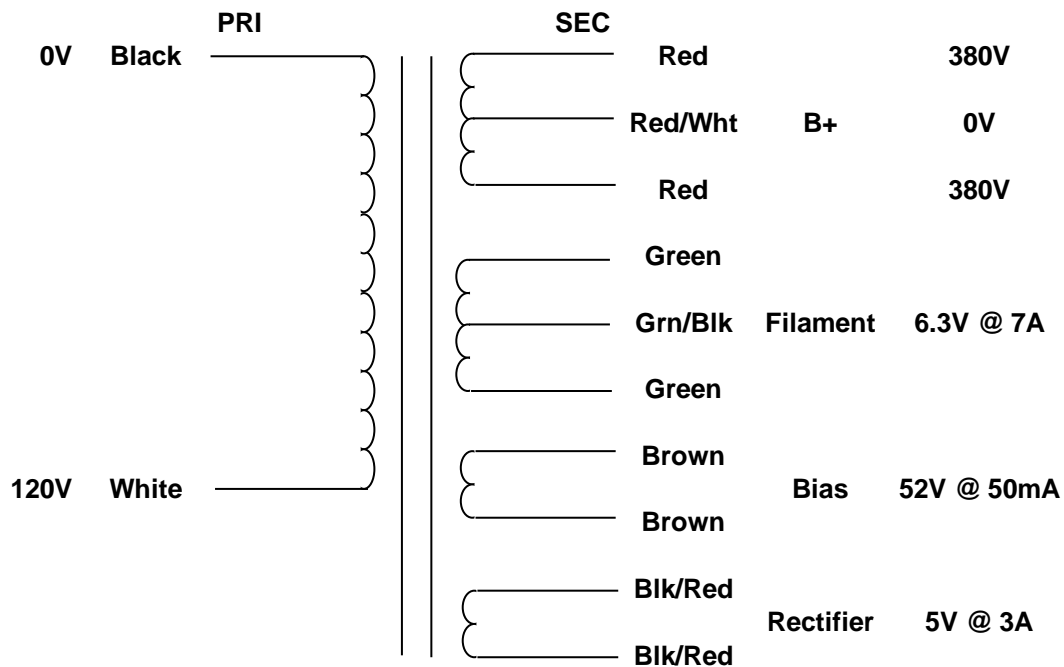

MERCURY MAGNETICS
10050 Remmet Ave.
Chatsworth, CA 91311

Phone 818-998-7791
Fax 818-998-7835
mercurymagnetics.com

ToneClone+ FTBP-59-FS Power Transformer

8/8/2002