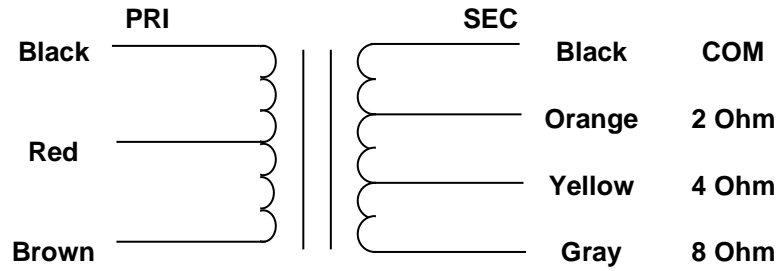

MERCURY MAGNETICS
10050 Remmet Ave.
Chatsworth, CA 91311

Phone 818-998-7791
Fax 818-998-7835
mercurymagnetics.com

ToneClone+ FTBO-M Output Transformer

9/13/2001