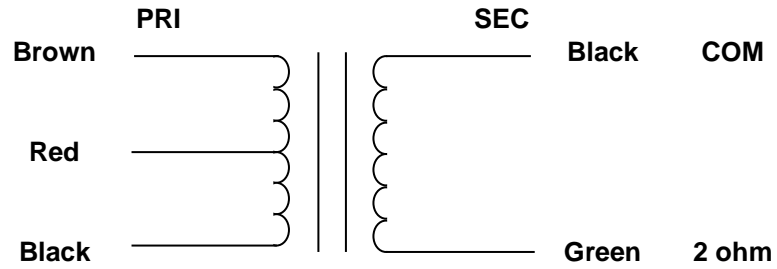

MERCURY MAGNETICS
10050 Remmet Ave
Chatsworth, CA 91311

Phone 818-998-7791
Fax 818-998-7835
mercurymagnetics.com

ToneClone FO50BM-3 Output Transformer

5/23/2002