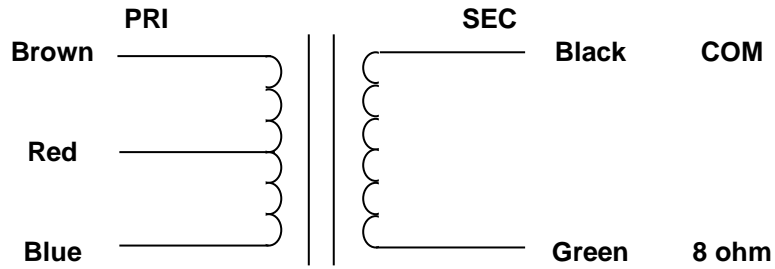

MERCURY MAGNETICS  
10050 Remmet Ave.  
Chatsworth, CA 91311

Phone 818-998-7791  
Fax 818-998-7835  
mercurymagnetics.com

**ToneClone FBVR-O Output Transformer**

11/4/2004