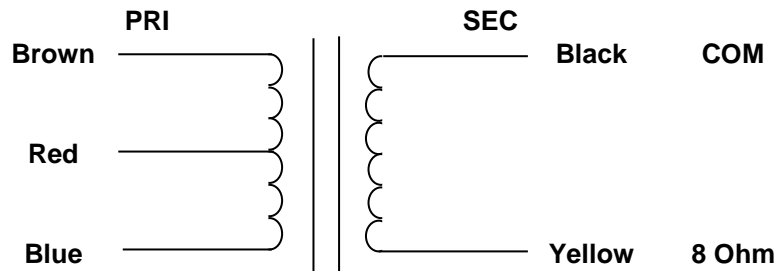

MERCURY MAGNETICS
10050 Remmet Ave.
Chatsworth, CA 91311

Phone 818-998-7791
Fax 818-998-7835
mercurymagnetics.com

ToneClone FBFVL-O Output Transformer

9/22/2001