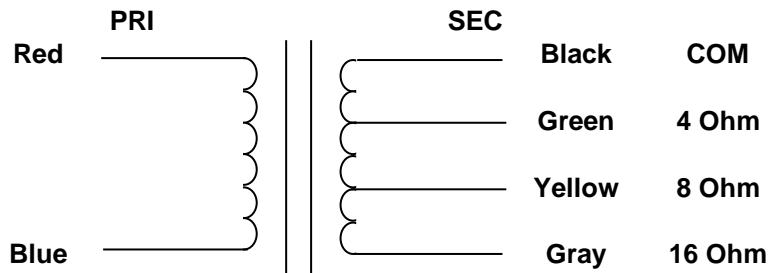

MERCURY MAGNETICS
10050 Remmet Ave.
Chatsworth, CA 91311

Phone 818-998-7791
Fax 818-998-7835
mercurymagnetics.com

ToneClone+ FBFVC-OM Output Transformer

2/24/2004