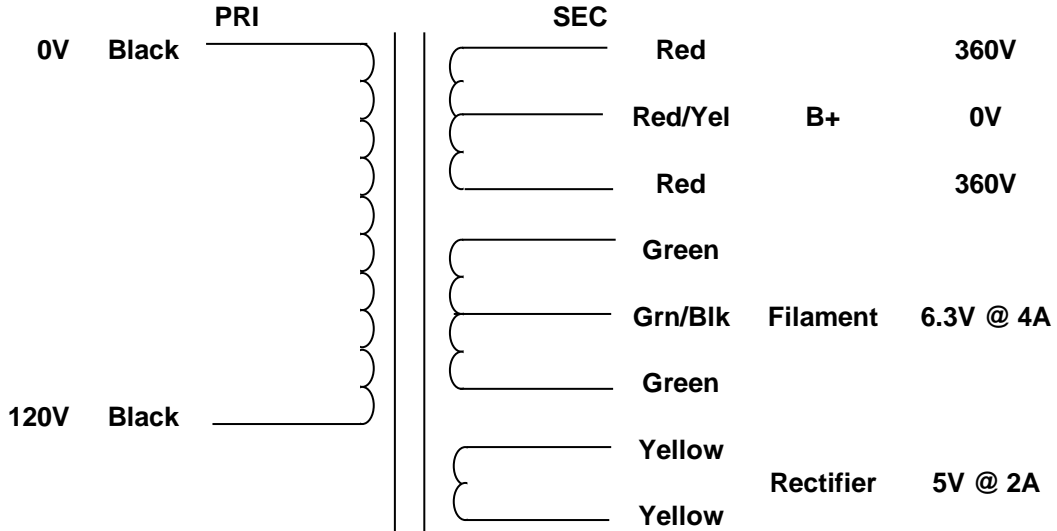

MERCURY MAGNETICS
10050 Remmet Ave.
Chatsworth, CA 91311

Phone 818-998-7791
Fax 818-998-7835
mercurymagnetics.com

ToneClone FBFP Power Transformer

IF THE CENTER TAP ON THE 6.3V IS NOT SHOWN ON YOUR SCHEMATIC DIAGRAM, DO NOT USE! CUT OR FLOAT THE CT.