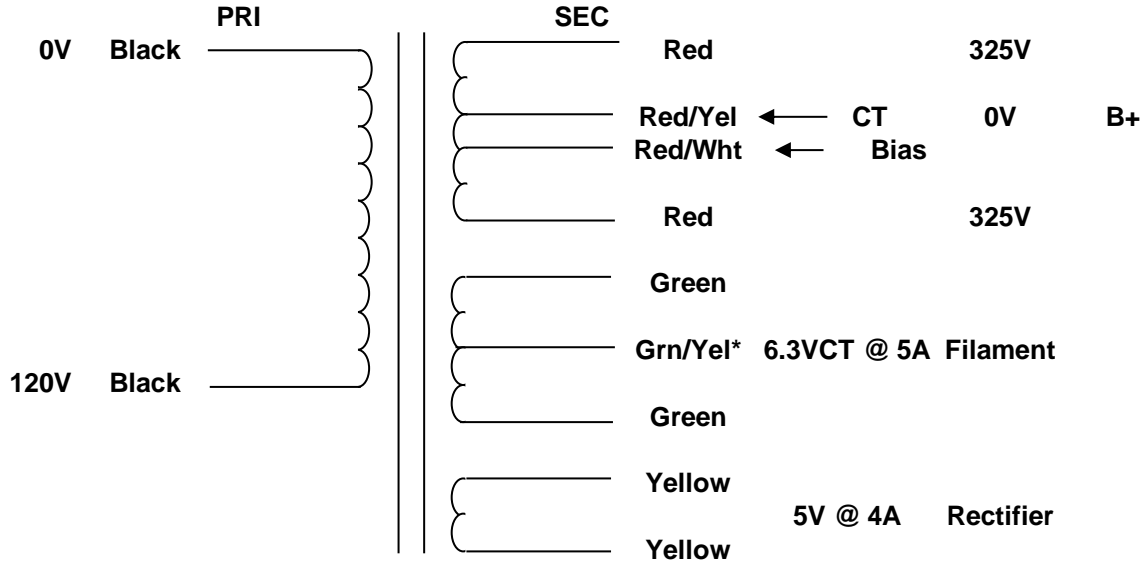

MERCURY MAGNETICS
 10050 Remmet Ave.
 Chatsworth, CA 91311

Phone 818-998-7791
 Fax 818-998-7835
 mercurymagnetics.com

ToneClone+ FBFPP-M Power Transformer

**If Center Tap is not shown on your schematic, do not ground! Insulate and Float.
 Contact Mercury with any questions*