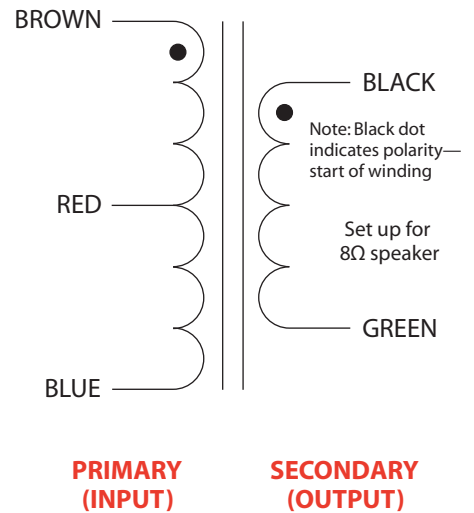

FBFDR-O

(All dimensions are nominal)

Fender Blackface Deluxe Reverb

Origin: Private amp collection—mint condition 1965 AB763 Blackface Deluxe (one of the best we've ever heard).

CLASS: ToneClone®

TYPE: Output Transformer

PART NO.: FBFDR-O

ORIGINAL FENDER PART NO.: 125A1A

MOUNTING: A-Frame / Horizontal Mount

RECOMMENDED TUBE TYPES: two 6V6 or EL84/6BQ5

POWER RANGE: Our OTs are rated to handle up to 50% more power than the original manufacturer spec.