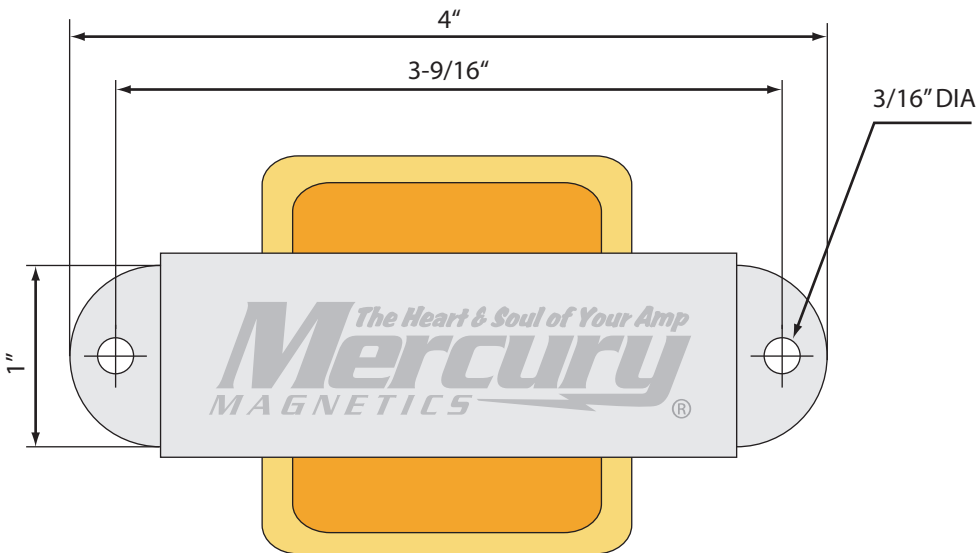

FBFDR-O

(All dimensions are nominal)

Fender Blackface Deluxe Reverb

Origin: Private amp collection—mint condition 1965 AB763 Blackface Deluxe (one of the best we've ever heard).

CLASS: ToneClone®

TYPE: Output Transformer

PART NO.: FBFDR-O

ORIGINAL FENDER PART NO.: 125A1A

MOUNTING: A-Frame / Horizontal Mount

RECOMMENDED TUBE TYPES: two 6V6 or EL84/6BQ5

POWER RANGE: Our OTs are rated to handle up to 50% more power than the original manufacturer spec.