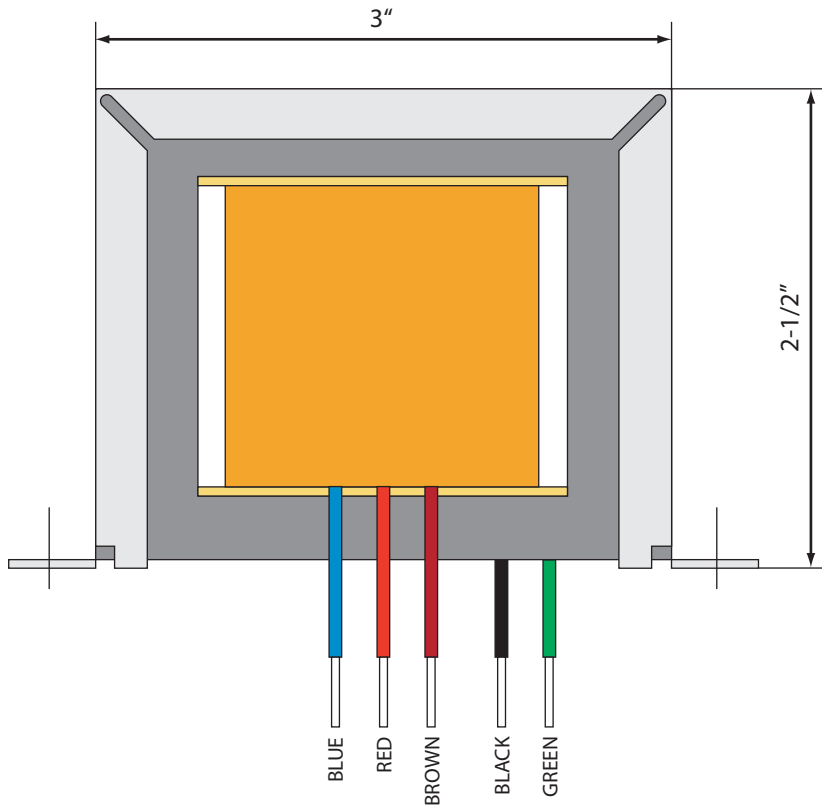

FBFDR-O

(All dimensions are nominal)

Fender Blackface Deluxe Reverb

Origin: Private amp collection—mint condition 1965 AB763 Blackface Deluxe (one of the best we've ever heard).

CLASS: ToneClone®

TYPE: Output Transformer

PART NO.: FBFDR-O

ORIGINAL FENDER PART NO.: 125A1A

MOUNTING: A-Frame / Horizontal Mount

RECOMMENDED TUBE TYPES: two 6V6 or EL84/6BQ5

POWER RANGE: Our OTs are rated to handle up to 50% more power than the original manufacturer spec.