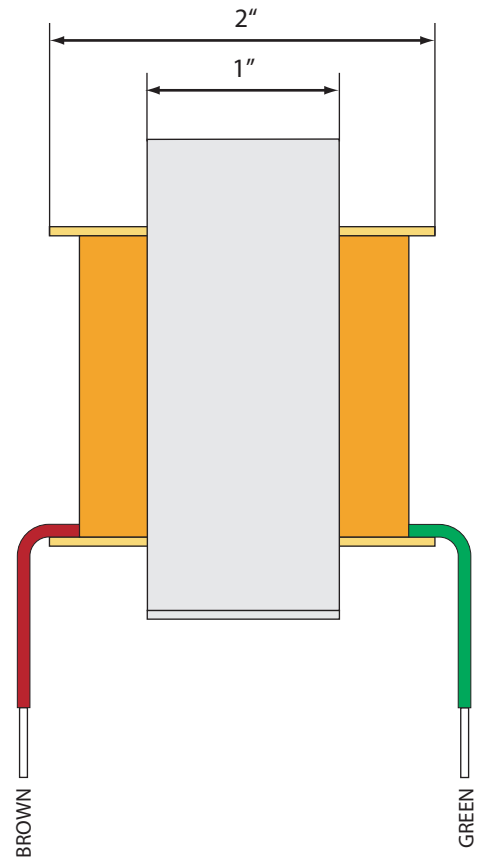

FBFDR-O

(All dimensions are nominal)

Fender Blackface Deluxe Reverb

Origin: Private amp collection—mint condition 1965 AB763 Blackface Deluxe (one of the best we've ever heard).

CLASS: ToneClone®

TYPE: Output Transformer

PART NO.: FBFDR-O

ORIGINAL FENDER PART NO.: 125A1A

MOUNTING: A-Frame / Horizontal Mount

RECOMMENDED TUBE TYPES: two 6V6 or EL84/6BQ5

POWER RANGE: Our OTs are rated to handle up to 50% more power than the original manufacturer spec.