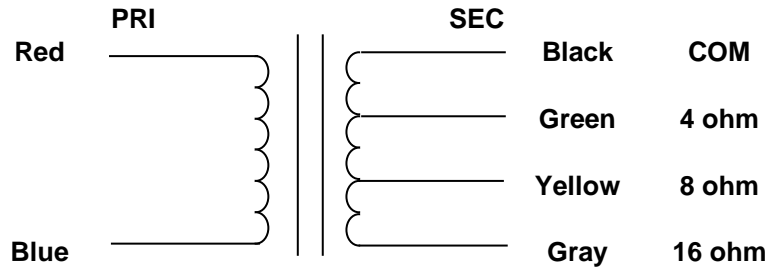

MERCURY MAGNETICS
10050 Remmet Ave.
Chatsworth, CA 91311

Phone 818-998-7791
Fax 818-998-7835
mercurymagnetics.com

ToneClone+ FBFCO-M Output Transformer

9/12/2003