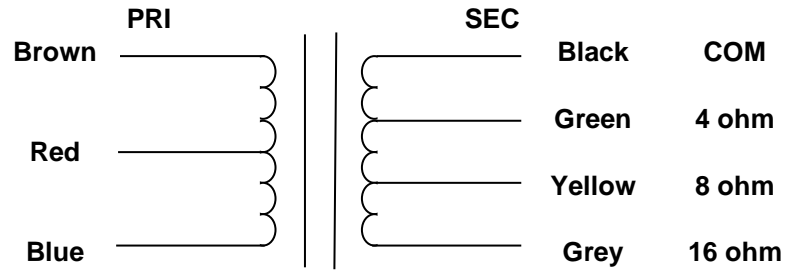

MERCURY MAGNETICS
10050 Remmet Ave.
Chatsworth, CA 91311

Phone 818-998-7791
Fax 818-998-7835
mercurymagnetics.com

ToneClone+ FBBO-M OUTPUT TRANSFORMER

8/22/2003