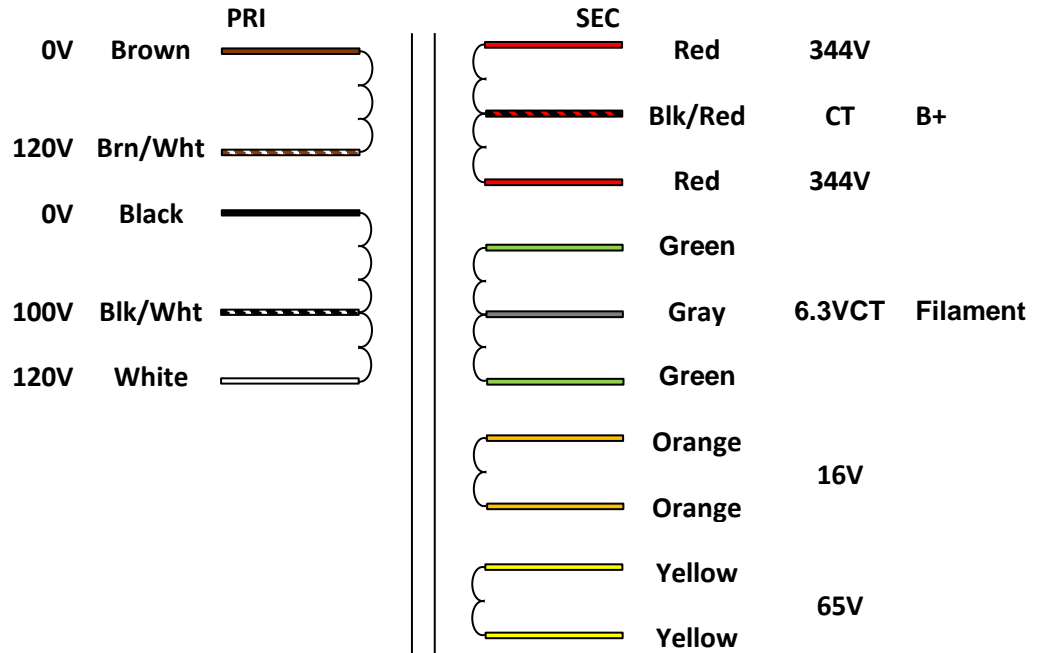

APS EG-TWK40-P-U Power Transformer

120V Primary Wiring	100V Primary Wiring	220V Primary Wiring	230/240V Primary Wiring
AC IN1: Brown + Black AC IN2: Brn/Wht + White FLOAT: Blk/Wht, Blue	AC IN1: Brown + Black AC IN2: Blk/Wht TIE AND FLOAT: Brn/Wht + White FLOAT: Blue	AC IN1: Brown AC IN2: Blk/Wht TIE & FLOAT: Brn/Wht + Black FLOAT: White, Blue	AC IN1: Brown AC IN2: White TIE & FLOAT: Brn/Wht + Black FLOAT: Blk/Wht, Blue