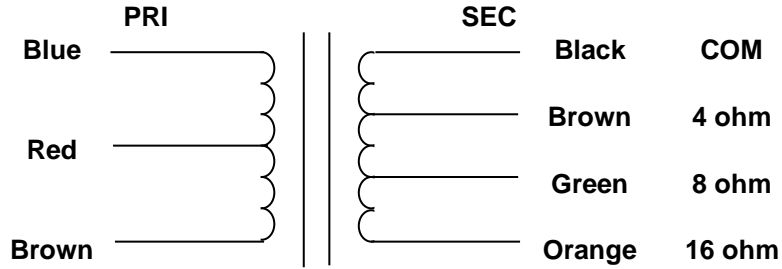

MERCURY MAGNETICS
10050 Remmet Avenue
Chatsworth, CA 91311

Phone 818-998-7791
Fax 818-998-7835
mercurymagnetics.com

APS EG-TWK40-O OUTPUT TRANSFORMER

8/1/2012