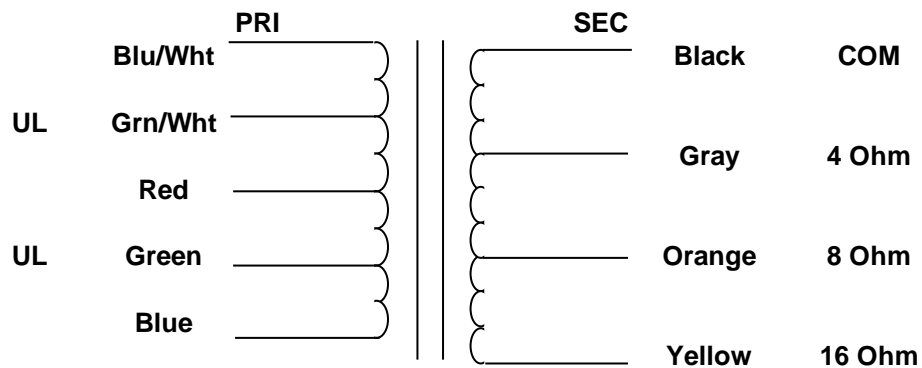

MERCURY MAGNETICS
10050 Remmet Ave.
Chatsworth, CA 91311

Phone 818-998-7791
Fax 818-998-7835
mercurymagnetics.com

ToneClone DYNA-A-470-O OUTPUT TRANSFORMER

5/28/2009