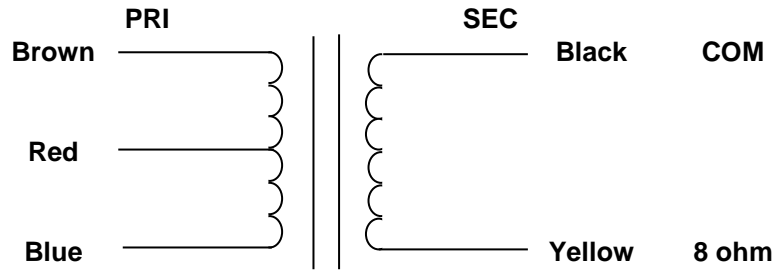

MERCURY MAGNETICS
10050 Remmet Ave.
Chatsworth, CA 91311

Phone 818-998-7791
Fax 818-998-7835
mercurymagnetics.com

ToneClone DE-AR-OT OUTPUT TRANSFORMER

1/30/2005