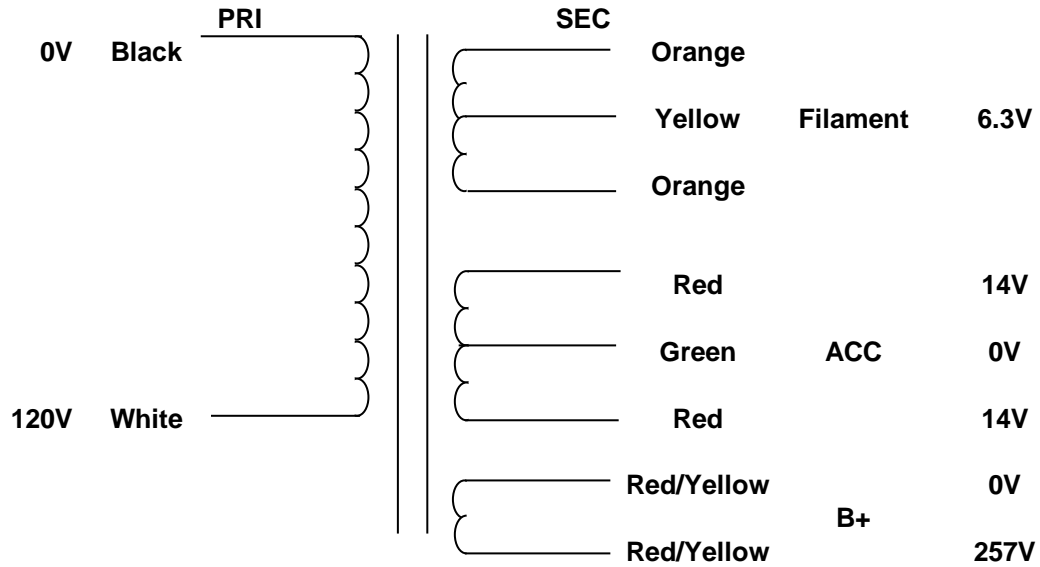

MERCURY MAGNETICS
10050 Remmet Ave.
Chatsworth, CA 91311

Phone 818-998-7791
Fax 818-998-7835
mercurymagnetics.com

APS CRT-V30-P POWER TRANSFORMER

2/15/2010