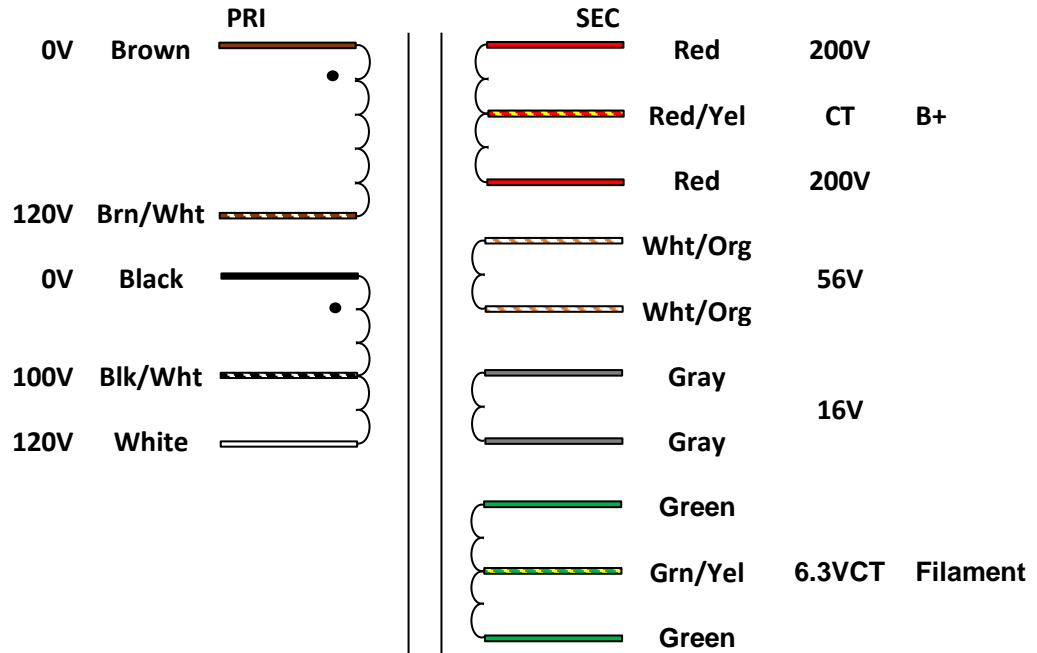

APS BOG-ECSTASY-P Power Transformer

Note: both primary windings must be used. Contact Mercury if you have any questions.