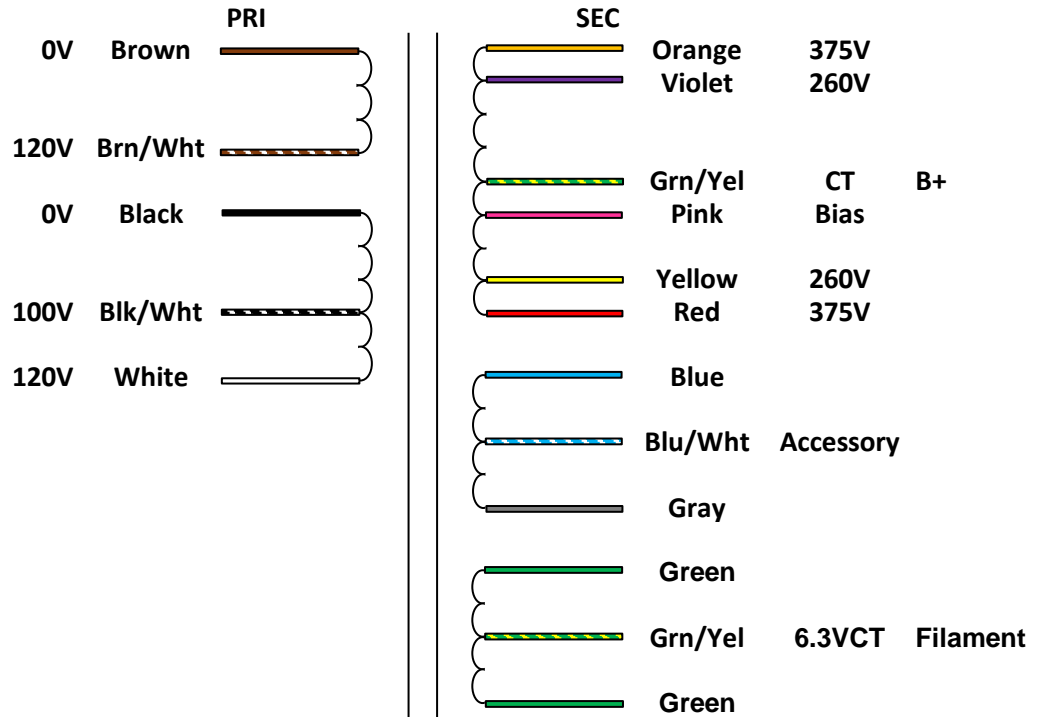

APS BOG-DT50-P-U Power Transformer

120V Primary Wiring	100V Primary Wiring	220V Primary Wiring	230/240V Primary Wiring
AC IN1: Brown + Black AC IN2: Brn/Wht + White FLOAT: Blk/Wht	AC IN1: Brown + Black AC IN2: Blk/Wht TIE AND FLOAT: Brn/Wht + White	AC IN1: Brown AC IN2: Blk/Wht TIE & FLOAT: Brn/Wht + Black FLOAT: White	AC IN1: Brown AC IN2: White TIE & FLOAT: Brn/Wht + Black FLOAT: Blk/Wht